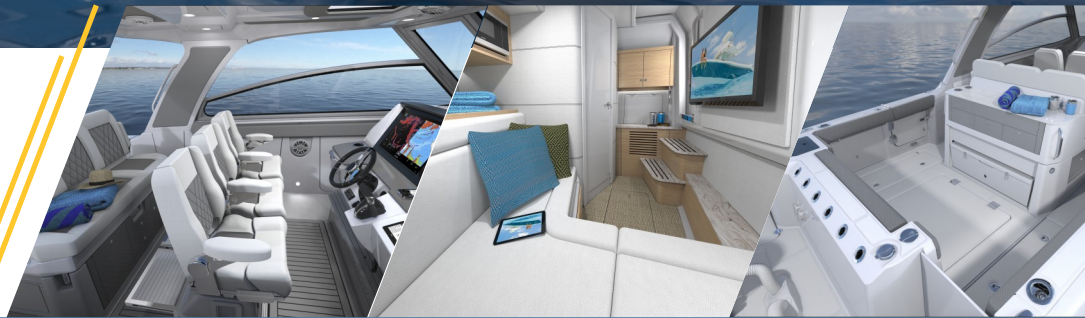

WEIGHT W/ OPTIONS

19,500 LBS

MAX HP CAPACITY

900HP

LOA W/ ENGINE

37'3"

BEAM

10'10"

FUEL CAPACITY

330 GAL

STANDARD FEATURES

CONSTRUCTION

- Unsinkable
- Lifetime hull warranty and 3 year component warranty
- Variable deadrise deep v-hull
- Patented closed molded RAMCAP® construction process
- NMMA Certified
- Self-bailing cockpit
- No wood construction
- Hull laminate - premium gel coat, vinyl-ester barrier and knitted bi-axial fiberglass