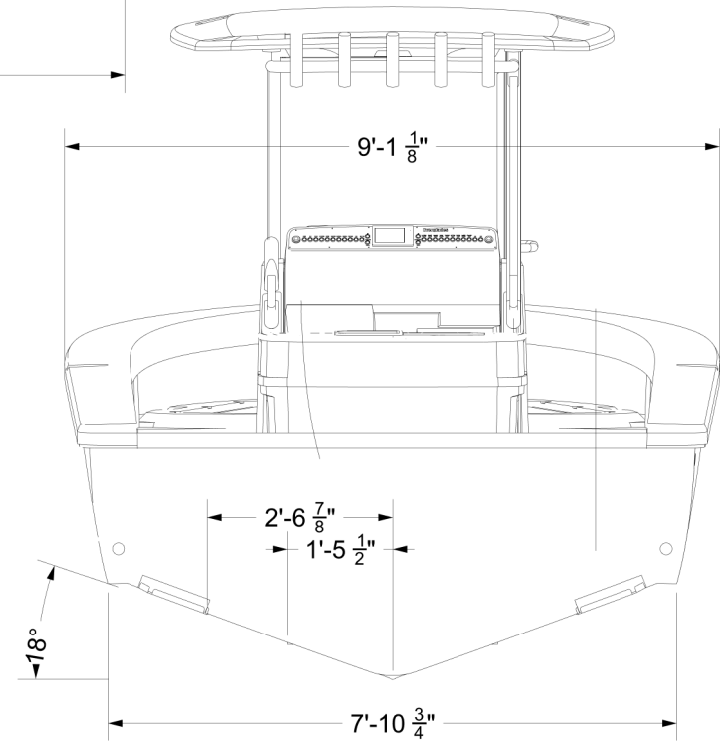

1

2

3

4

5

6

A

B

C

D

8600 LBS FULL FUEL & WATER
TWIN 250 Yamaha ENGINES

Rev	Description	Date	App by

EVERGLADES
RJ Dougherty Associates
 544 S Airpark rd.
 Edgewater, FL 32132-3043
 386-4092202

Dwg No:	02-030	Drawn by:	RB
Sheet:	1 of 1	Appr by:	
		Chkd by:	

Scale:	3/8"=1'-0"	Date:	05/20/16
--------	------------	-------	----------

Title:	GRAVING PLAN
Model:	273 CC
Part No.	

1

2

3

4

5

6