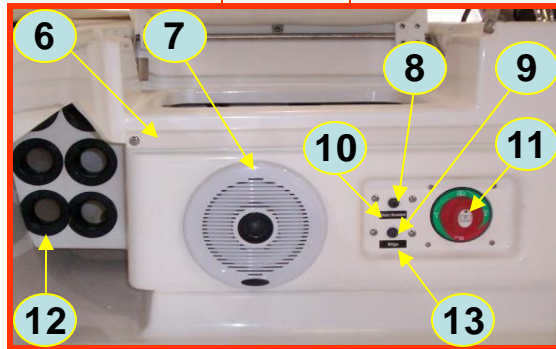

180CC Port And Stbd Outboard

Stbd Outboard

Port Outboard

Stbd Aft

Port Aft

1. GEM:105532 – 30 Degree Rod Holder
2. Attwood:66346-1 – Flats Boat Pole Holder
3. BCH:10-1551 – 180cc Capacity Plate
4. GEM:68001 – 6" Pull Up Cleat
5. Spartech:242614 – Rod Rack
6. Barbour:01014RD9503-12 – Vinyl Trim White
7. Marine Audio – CMCX7-1 – Marine Coaxial Speaker
8. Pacer:ETS658-30BK – 30Amp Breaker
Pacer:ES-PBCVR-BK:Black Breaker Boot