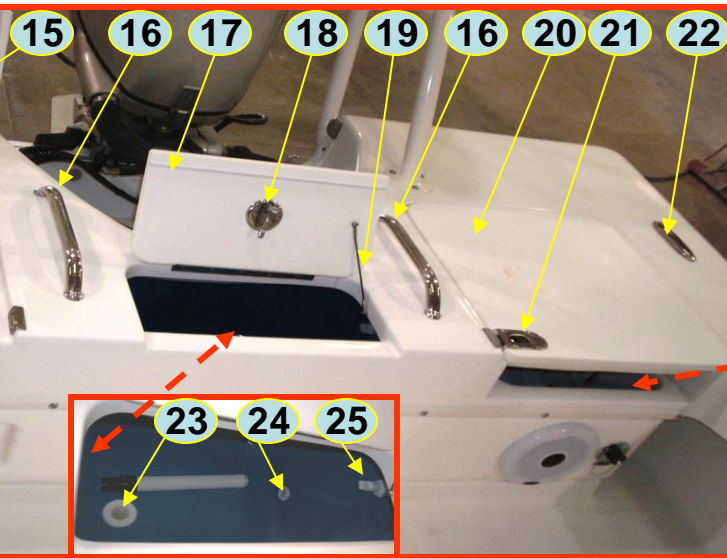

180CC Aft Cockpit Interior and Aft Bilge

Stbd Bilge

Jump Seat

Motor Well