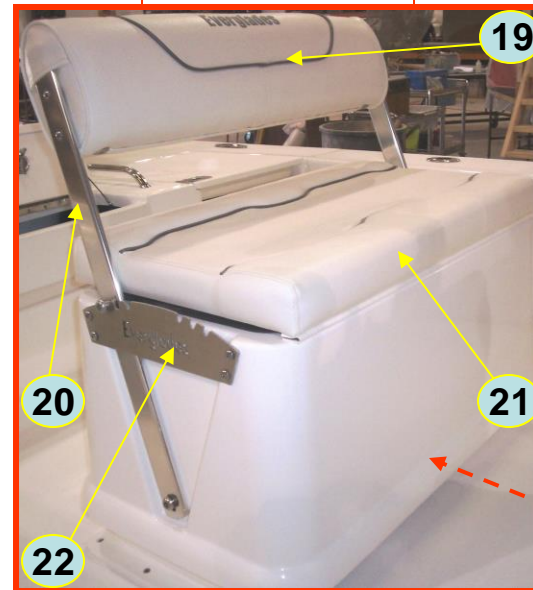

- | | |
|--|--|
| 1. TH:DRS-7 – 7" Door Restraint | 13. RJLM:1820BOWLID – Bow Storage Lid |
| 2. Spartech:242600 – Anchor Holder | 14. SPD:BRX-1020 – Stainless Flat Bracket |
| 3. Spartech:180800 – Bulkhead | 15. SPD:GSSX5300-60 – Gas Spring 60lb. Stainless |
| 4. Marincos:150BBI.OEM – Battery Charger Plug | 16. GEM:99601 – 1 ½" Gas Deck Plate |
| 5. Marine Audio – CMCX7-1 – Marine Coaxial Speaker | 17. Attwood:66346-1 – Flats Boat Pole Holder |
| 6. Barbour:01014RD9503-12 – Vinyl Trim White | 18. Marincos:12VBR.OEM – Trolling Motor Receptacle |
| 7. New Boston:AL-24-1 – Anchor Lid | 19. BCH:10-1551 – 180cc Capacity Plate |
| 8. Orcas:9021404 – Lift Latch Non Locking | 20. Emerald Coast:6007110 – 72qt. Cooler and Cushion |
| 9. GEM:68001 – 6" Pull Up Cleat | 21. TH:CMK-1 – Cooler Mount Kit |
| 10. Jefco:12265 – 15 ½" x 1" Flat Hinge | 22. TH:BH-27S – 27 Series Battery Tray |
| 11. Jefco:12257 – 32" Off Set Hinge | 23. Spartech:243900 – Trolling Motor Terminal Block |
| 12. Orcas:9021404 – Latch D-Handle Non Locking | 24. Professional Mariner:41220 – Pro Sport Water Proof Charger |

180CC Console & Reversible Pilot Seat

Aft Console

Fwd Console

Reversible Pilot Seat

Seat Latch

Console Top

1. White Water:7302-SFG – Steering Wheel
2. Honda:06373-ZY3-800 – Speedometer
Honda:06375-ZY3-800 – Tachometer
Suzuki:990C0-86W30 – Tach And Speed Multi Funtion gauge
3. Marine Audio:CMD4 – Stereo Head Unit Clarion
4. Spartech:0000802 – Console Storage Door
5. RDI:1006RDI – Stainless Single Cup Holder
6. Honda:06240-ZW5-U40 – Binnacle
Suzuki:67000-93J00 – Binnacle
7. BH:244-04258-P – Switch Panel
8. Innovative Product:MISC-1618LS – 16” x 18” Left Swing Door
9. Taco:V15-9779WH50 – Console Trim
10. Metalcraft:S-130-182 – Fire Extinguisher
11. Innovative Product:MISC-1618RS – 16” x 18” Right Swing Door
12. Uflex:KITF:Remote Fill Kit