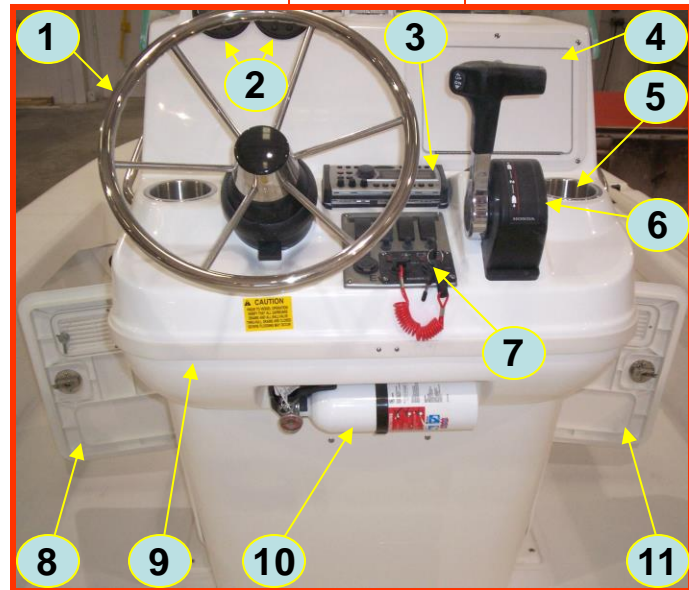

- | | |
|--|--|
| 1. TH:DRS-7 – 7" Door Restraint | 13. RJLM:1820BOWLID – Bow Storage Lid |
| 2. Spartech:242600 – Anchor Holder | 14. SPD:BRX-1020 – Stainless Flat Bracket |
| 3. Spartech:180800 – Bulkhead | 15. SPD:GSSX5300-60 – Gas Spring 60lb. Stainless |
| 4. Marincos:150BBI.OEM – Battery Charger Plug | 16. GEM:99601 – 1 ½" Gas Deck Plate |
| 5. Marine Audio – CMCX7-1 – Marine Coaxial Speaker | 17. Attwood:66346-1 – Flats Boat Pole Holder |
| 6. Barbour:01014RD9503-12 – Vinyl Trim White | 18. Marincos:12VBR.OEM – Trolling Motor Receptacle |
| 7. New Boston:AL-24-1 – Anchor Lid | 19. BCH:10-1551 – 180cc Capacity Plate |
| 8. Orcas:9021404 – Lift Latch Non Locking | 20. Emerald Coast:6007110 – 72qt. Cooler and Cushion |
| 9. GEM:68001 – 6" Pull Up Cleat | 21. TH:CMK-1 – Cooler Mount Kit |
| 10. Jefco:12265 – 15 ½" x 1" Flat Hinge | 22. TH:BH-27S – 27 Series Battery Tray |
| 11. Jefco:12257 – 32" Off Set Hinge | 23. Spartech:243900 – Trolling Motor Terminal Block |
| 12. Orcas:9021404 – Latch D-Handle Non Locking | 24. Professional Mariner:41220 – Pro Sport Water Proof Charger |

180CC Console & Reversible Pilot Seat

Aft Console

Fwd Console

Reversible Pilot Seat

Seat Latch

Console Top

1. White Water:7302-SFG – Steering Wheel
2. Honda:06373-ZY3-800 – Speedometer
Honda:06375-ZY3-800 – Tachometer
Suzuki:990C0-86W30 – Tach And Speed Multi Funtion gauge
3. Marine Audio:CMD4 – Stereo Head Unit Clarion
4. Spartech:0000802 – Console Storage Door
5. RDI:1006RDI – Stainless Single Cup Holder
6. Honda:06240-ZW5-U40 – Binnacle
Suzuki:67000-93J00 – Binnacle
7. BH:244-04258-P – Switch Panel
8. Innovative Product:MISC-1618LS – 16” x 18” Left Swing Door
9. Taco:V15-9779WH50 – Console Trim
10. Metalcraft:S-130-182 – Fire Extinguisher
11. Innovative Product:MISC-1618RS – 16” x 18” Right Swing Door
12. Uflex:KITF:Remote Fill Kit