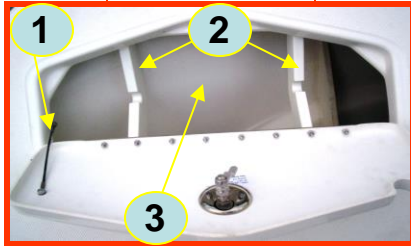

180cc

Everglades
by Dougherty

180CC Bow Interior

Anchor Locker

Bow Interior

Cooler

Bow Storage

Port Fwd