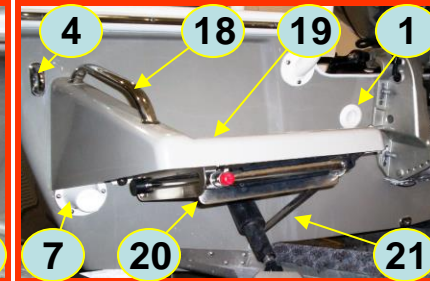

Port Transom