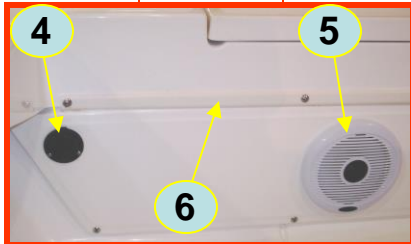

Port Fwd

1. TH:DRS-7 – 7" Door Restraint	13. RJLM:1820BOWLID – Bow Storage Lid
2. Spartech:242600 – Anchor Holder	14. SPD:BRX-1020 – Stainless Flat Bracket
3. Spartech:180800 – Bulkhead	15. SPD:GSSX5300-60 – Gas Spring 60lb. Stainless
4. Marincos:150BBI.OEM – Battery Charger Plug	16. GEM:99601 – 1 ½" Gas Deck Plate
5. Marine Audio – CMCX7-1 – Marine Coaxial Speaker	17. Attwood:66346-1 – Flats Boat Pole Holder
6. Barbour:01014RD9503-12 – Vinyl Trim White	18. Marincos:12VBR.OEM – Trolling Motor Receptacle
7. New Boston:AL-24-1 – Anchor Lid	19. BCH:10-1551 – 180cc Capacity Plate
8. Orcas:9021404 – Lift Latch Non Locking	20. Emerald Coast:6007110 – 72qt. Cooler and Cushion
9. GEM:68001 – 6" Pull Up Cleat	21. TH:CMK-1 – Cooler Mount Kit
10. Jefco:12265 – 15 ½" x 1" Flat Hinge	22. TH:BH-27S – 27 Series Battery Tray
11. Jefco:12257 – 32" Off Set Hinge	23. Spartech:243900 – Trolling Motor Terminal Block
12. Orcas:9021404 – Latch D-Handle Non Locking	24. Professional Mariner:41220 – Pro Sport Water Proof Charger