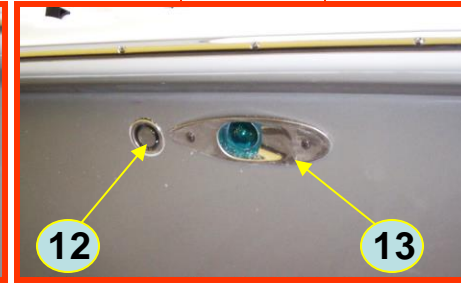

180CC Hull Exterior

Stbd Fwd

1. Perko:343DP – 1 7/8" Thru Hull Scupper
2. Prime:87462R – Right End Cap Stainless
  Prime:87462L – Left End Cap Stainless
3. Orcas:900526 – 1 1/2" 15 Degree Scupper
4. Orcas:9026314 – Stern Eye 1/2" x 4 1/2"
5. Orcas:9004266 – Garboard Drain Oval
6. Linear:VKAF12X10-8118 – 12" x 10" Trim Tab
7. Rabud:SS3C – 3" Clear Scupper
8. Orcas:9005257 – 1 1/8" x 90 Degree Thru Hull
9. BCH:DS3 – Ram Cap Label
10. BCH:EVERGLADES CHROME – Everglades Chrome Logo
11. BCH:180CC-CL – 180cc Chrome Logo
12. GEM:954 – Gas Vent 90 Degree

13. Innovative Light:552-2200 – Stbd Nav Light
14. Taco:V21-9613WHC30D – Rub Rail White x 30'
15. Taco:S11-4511P20B – 3/4" Stainless Insert
16. Orcas:9026290 – Bow Eye 1/2" x 2 1/2"
17. Innovative Light:552-3200 – Port Nav Light
18. Orcas:09024271 – 12" x 1" Grab Rail
19. RJLM:18243-SWPF – Everglades Swim Platform
20. Windline:SM-2XG – 2 Step Swim Ladder
21. RJAF:18243-SWPFSS – Swim Platform Support
22. Hella:62356 – 20" Folding Stern Light
23. RJLM:PP – Poling Platform
24. RJAF:PPS – Poling Platform Support