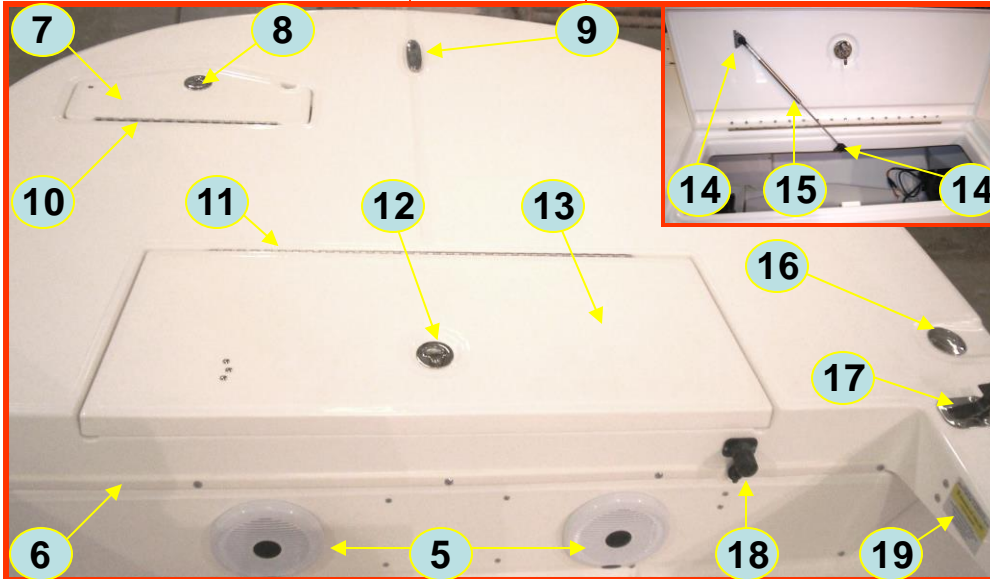

180CC Bow Interior

Bow Interior