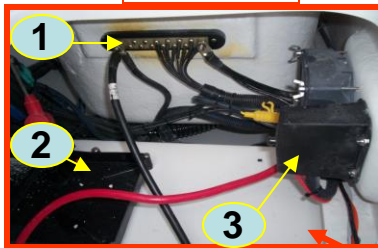

180CC Aft Cockpit Interior and Aft Bilge

Stbd Bilge