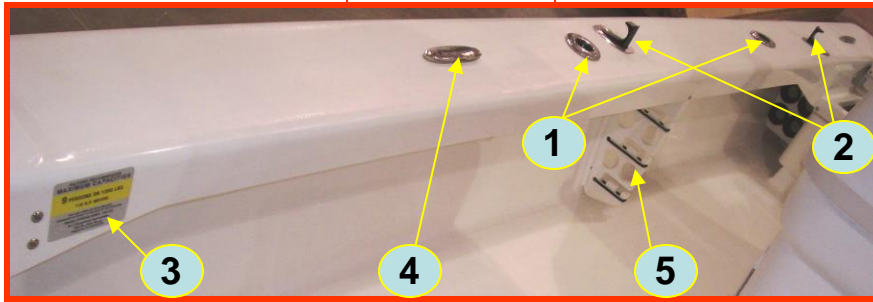

180CC Port And Stbd Outboard

Stbd Outboard