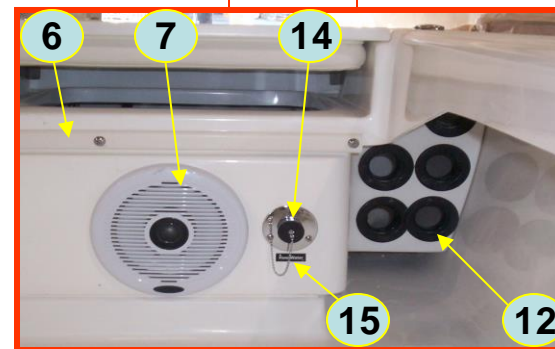

180CC Port And Stbd Outboard

Stbd Outboard

Port Outboard

Stbd Aft

Port Aft

1. GEM:105532 – 30 Degree Rod Holder
2. Attwood:66346-1 – Flats Boat Pole Holder
3. BCH:10-1551 – 180cc Capacity Plate
4. GEM:68001 – 6" Pull Up Cleat
5. Spartech:242614 – Rod Rack
6. Barbour:01014RD9503-12 – Vinyl Trim White
7. Marine Audio – CMCX7-1 – Marine Coaxial Speaker
8. Pacer:ETS658-30BK – 30Amp Breaker
Pacer:ES-PBCVR-BK:Black Breaker Boot