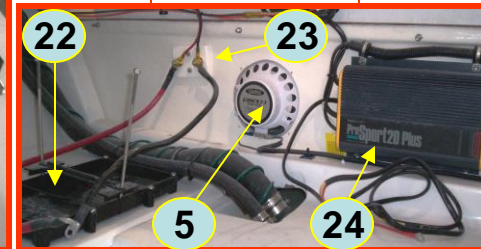

Bow Storage